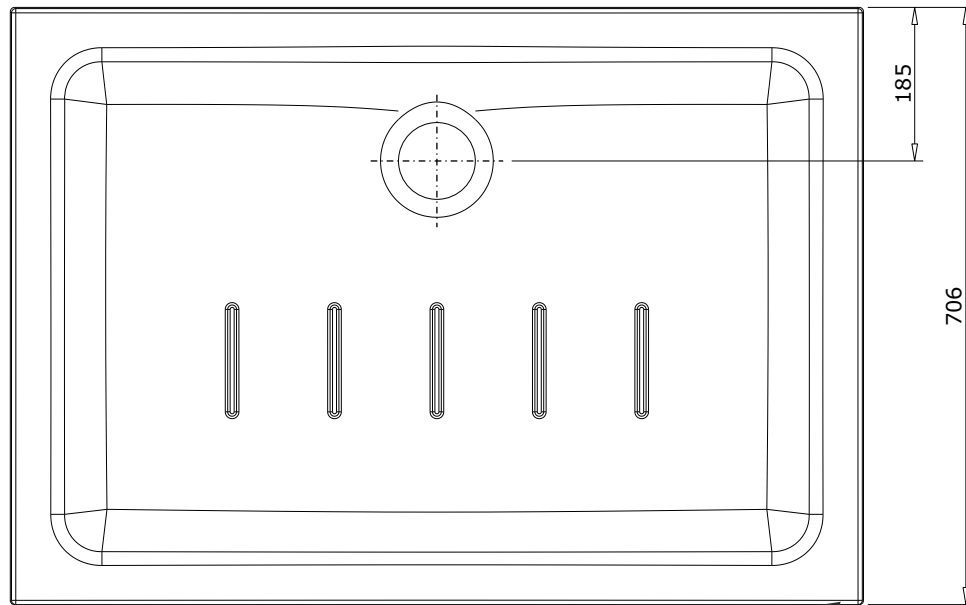

Waterline  
cod.: 107452  
ver.: 02

descrição: base de chuveiro 100x70  
description: 100x70 shower tray  
description: receveur de douche 100x70

sanindusa®

face não vidrada  
No glazed face  
Côté non émaillé

The presented products follow technical specifications from SANINDUSA.  
The dimensions of the pieces are subject to natural ceramic tolerances and variations and will be always orientative.  
We reserve the right to introduce technical improvements in our products without previous advice.